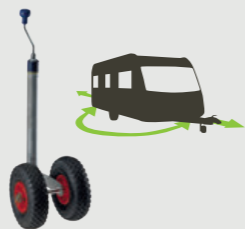

## MPP – Mobility Power Pack

Simply light! Replaces battery and charger. With the latest lithium/ion technology. Full of energy. Sustainable. Reliable.

- > battery type: Lithium/ion (LiFePO<sub>4</sub>)
- > appr. 2,000 loading cycles
- > combination of power supply (8,8 Ah) + charger technology
- > 12 V nominal (14,6 max.), Long-term load: 80 A
- > integrated safety functions
- > clearly longer service life than conventional lead batteries
- > charging via power cable, alternator, solar panel or fuel cell
- > dimensions: 200 x 200 x 102 mm (L x W x H)
- > very low weight: appr. 2 kg

## Charger c-Go 10 A

- > fully automatic for AGM and GEL batteries – can also be used without a battery as a power supply
- > no fan, TÜV, GS accreditation
- > charging acc. to IUoU (max. charge current 10 A, max. charge voltage 14,4 V and 14,7 V, max. 14,8 V adjustable)
- > dimensions: 210 x 175 x 60 mm (L x W x H)
- > low weight: appr. 1,3 kg

## „Easy Wheel“ double jockey-wheel

Item number 537-1000

- > double support wheel conversion set
- > easy and safe manoeuvring on all surfaces
- > gentle on the manoeuvring drive and the caravan chassis, to ensure that you can enjoy even more trips